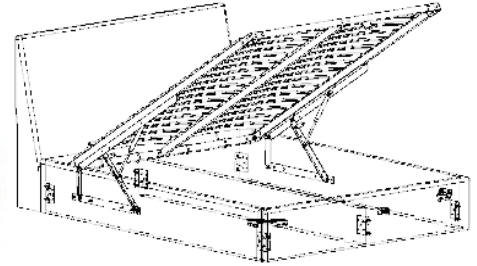

Hardware by Compo

Storage Bed Hinge

Compo has developed a range of Storage Bed Hinge to meet the requirements of our customers. Coupled with a good gas damper of the right damping force, the Compo storage bed hinge will provide a very safe and reliable mechanism for your storage bed system.

Bed Hinge	Description	Product Code	Qty/Ctn	Weight/Pc
	Bed Hinge with wide base and safety lever. Suitable for single bed. Double bed will require 2 sets of the Bed Hinge.	SBH101	4	6.4 Kg
	Bed Hinge with wide base and with safety lever. Suitable for single bed. Double bed require 2 sets of the Bed Hinge.	SBH103	4	6.4 Kg
	Bed Hinge with wide base and with safety lever. Suitable for single bed. Double bed require 2 sets of the Bed Hinge.	SBH104	4	7.7 Kg
	Bed Hinge with narrow base and without safety lever. Suitable for single bed. Double bed require 2 sets of the Bed Hinge.	SBH201	4	4.7 Kg
	Bed Hinge with narrow base and with safety lever. Suitable for single bed. Double bed will require 2 sets of the Bed Hinge.	SBH203	4	7.7 Kg